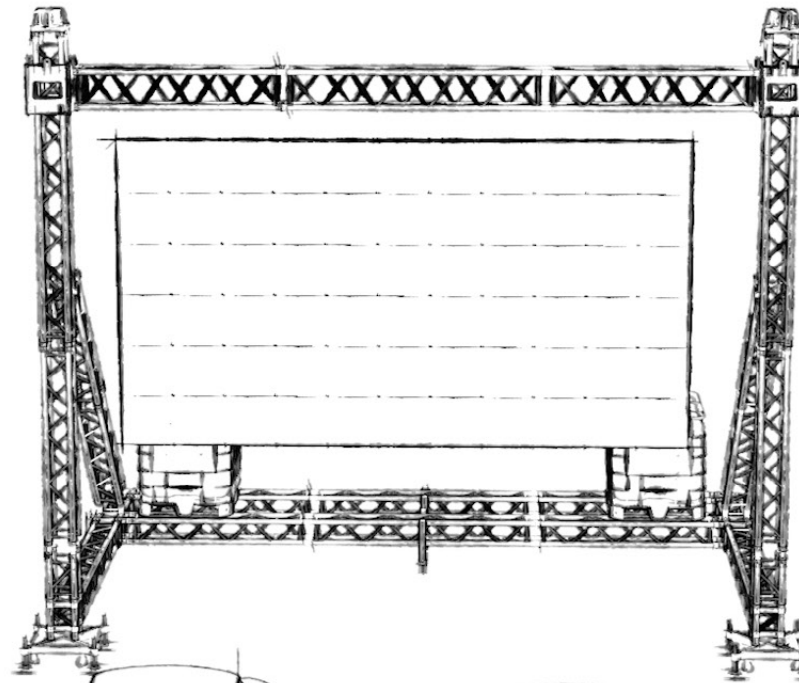

Drive-in Cinema LED Screen

Social Distance Cinema

Vector Lighting Unit 20 RO24, Twizel Close, Stonebridge, Milton Keynes, MK13 0DX
website vectorlighting.co.uk | office +44 1908 506326

What Do We Supply

- Giant all Weather LED screen
- Hi Resolution 3.9mm pixel pitch screen
- 16:9 image at 5.5m wide x 3m high
- 1408x768 pixel size image
- Movie playback system

**VECTOR
LIGHTING**

Vector Lighting Unit 20 RO24, Twizel Close, Stonebridge, Milton Keynes, MK13 0DX
website vectorlighting.co.uk | office +44 1908 506326

What Do We Supply

- Giant all Weather LED screen
- Hi Resolution 3.9mm pixel pitch screen
- 16:9 image at 5.5m wide x 3m high
- 1408x768 pixel size image
- Movie playback system