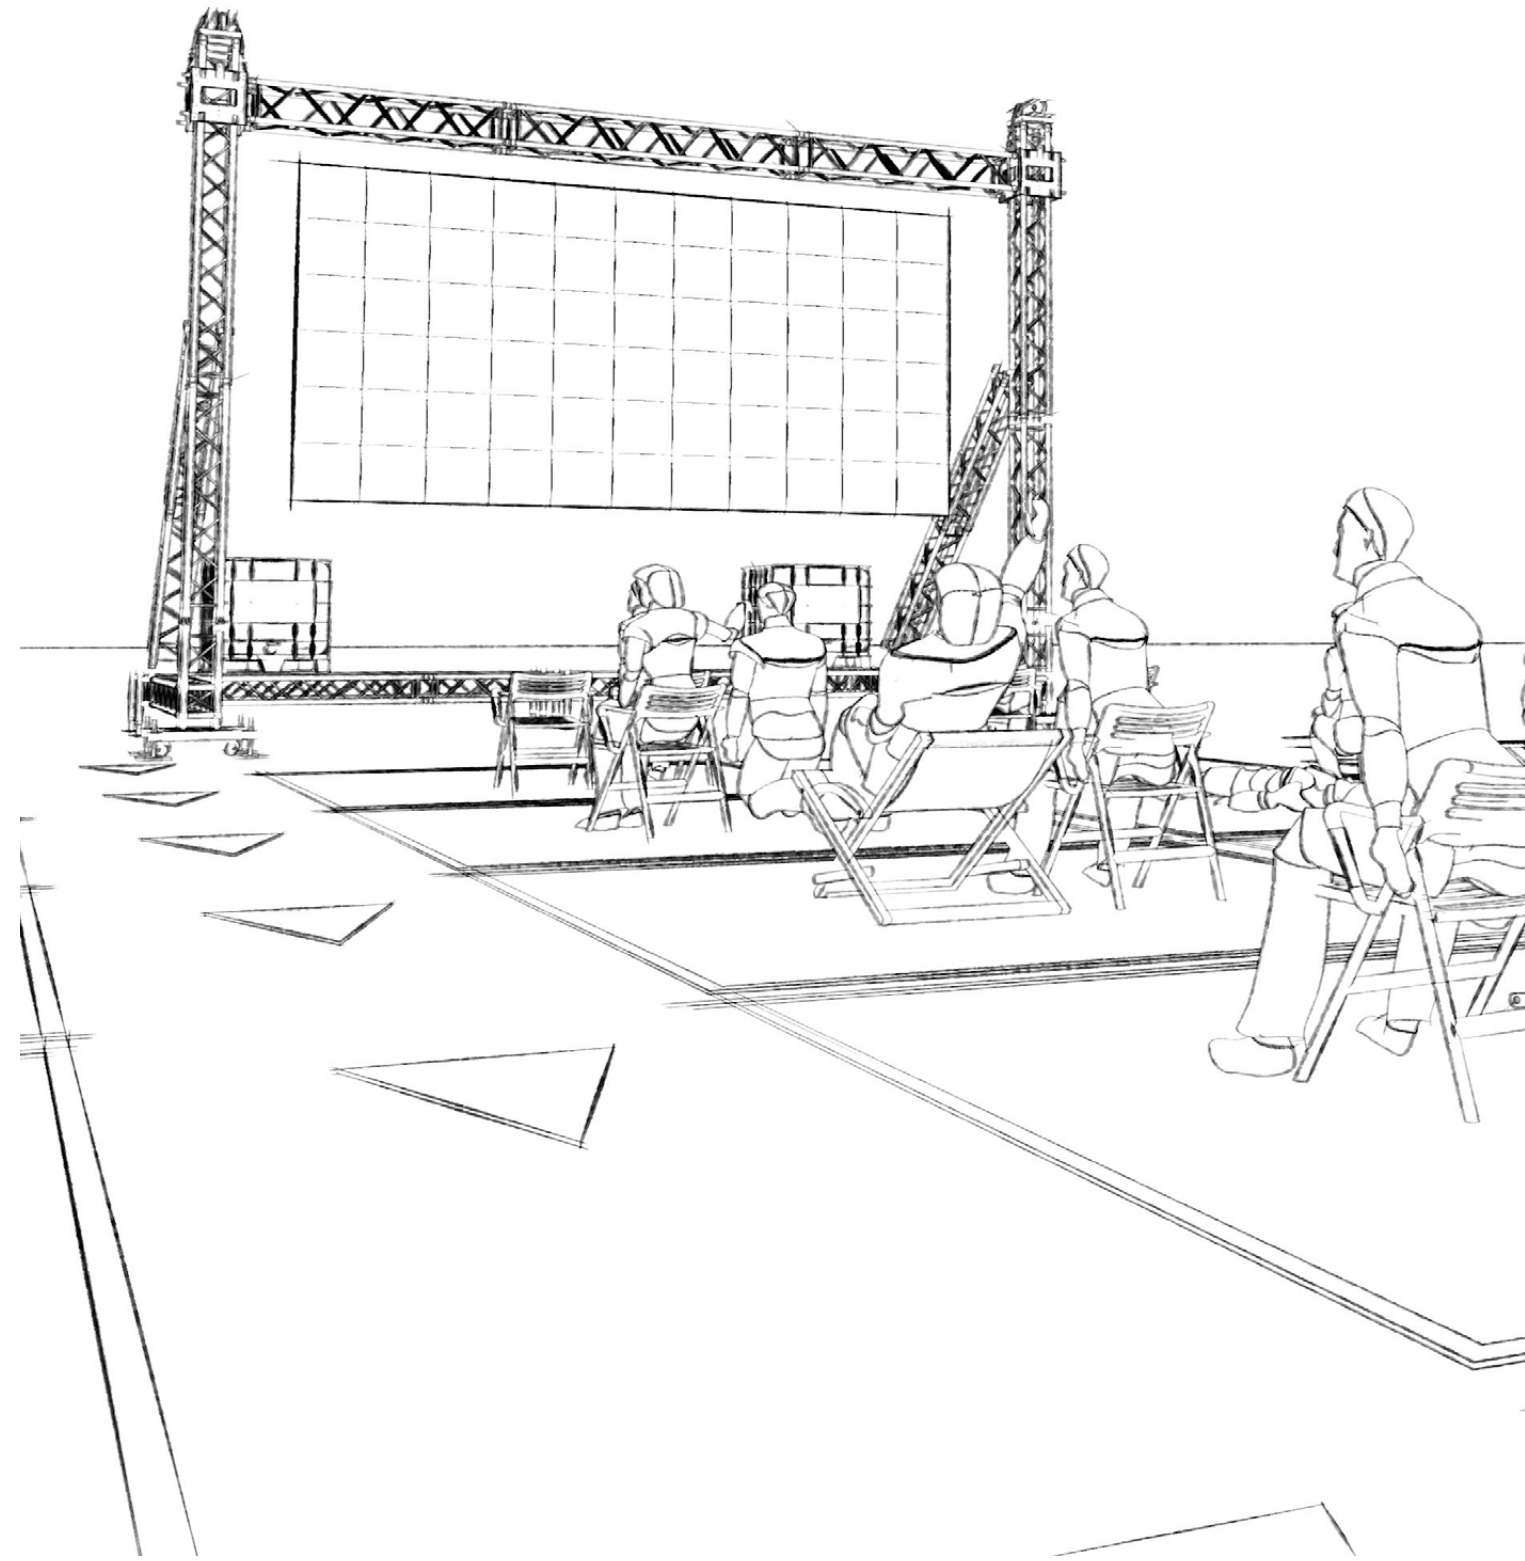

Drive-in Cinema LED Screen

Social Distance Cinema

Vector Lighting Unit 20 RO24, Twizel Close, Stonebridge, Milton Keynes, MK13 0DX
website vectorlighting.co.uk | office +44 1908 506326

What Do We Supply

- Giant all Weather LED screen
- Hi Resolution 3.9mm pixel pitch screen
- 16:9 image at 5.5m wide x 3m high
- 1408x768 pixel size image
- Movie playback system

**VECTOR
LIGHTING**

Vector Lighting Unit 20 RO24, Twizel Close, Stonebridge, Milton Keynes, MK13 0DX
website vectorlighting.co.uk | office +44 1908 506326

What Do We Supply

- Giant all Weather LED screen
- Hi Resolution 3.9mm pixel pitch screen
- 16:9 image at 5.5m wide x 3m high
- 1408x768 pixel size image
- Movie playback system