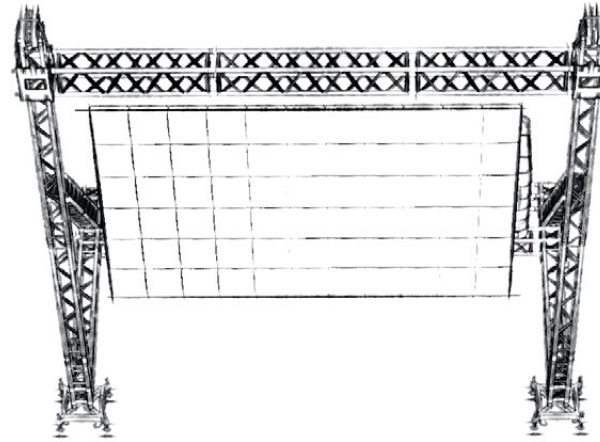

**VECTOR
LIGHTING**

Vector Lighting Unit 20 RO24, Twizel Close, Stonebridge, Milton Keynes, MK13 0DX
website vectorlighting.co.uk | office +44 1908 506326

What Do We Supply

- Giant all Weather LED screen
- Hi Resolution 3.9mm pixel pitch screen
- 16:9 image at 5.5m wide x 3m high
- 1408x768 pixel size image
- Movie playback system