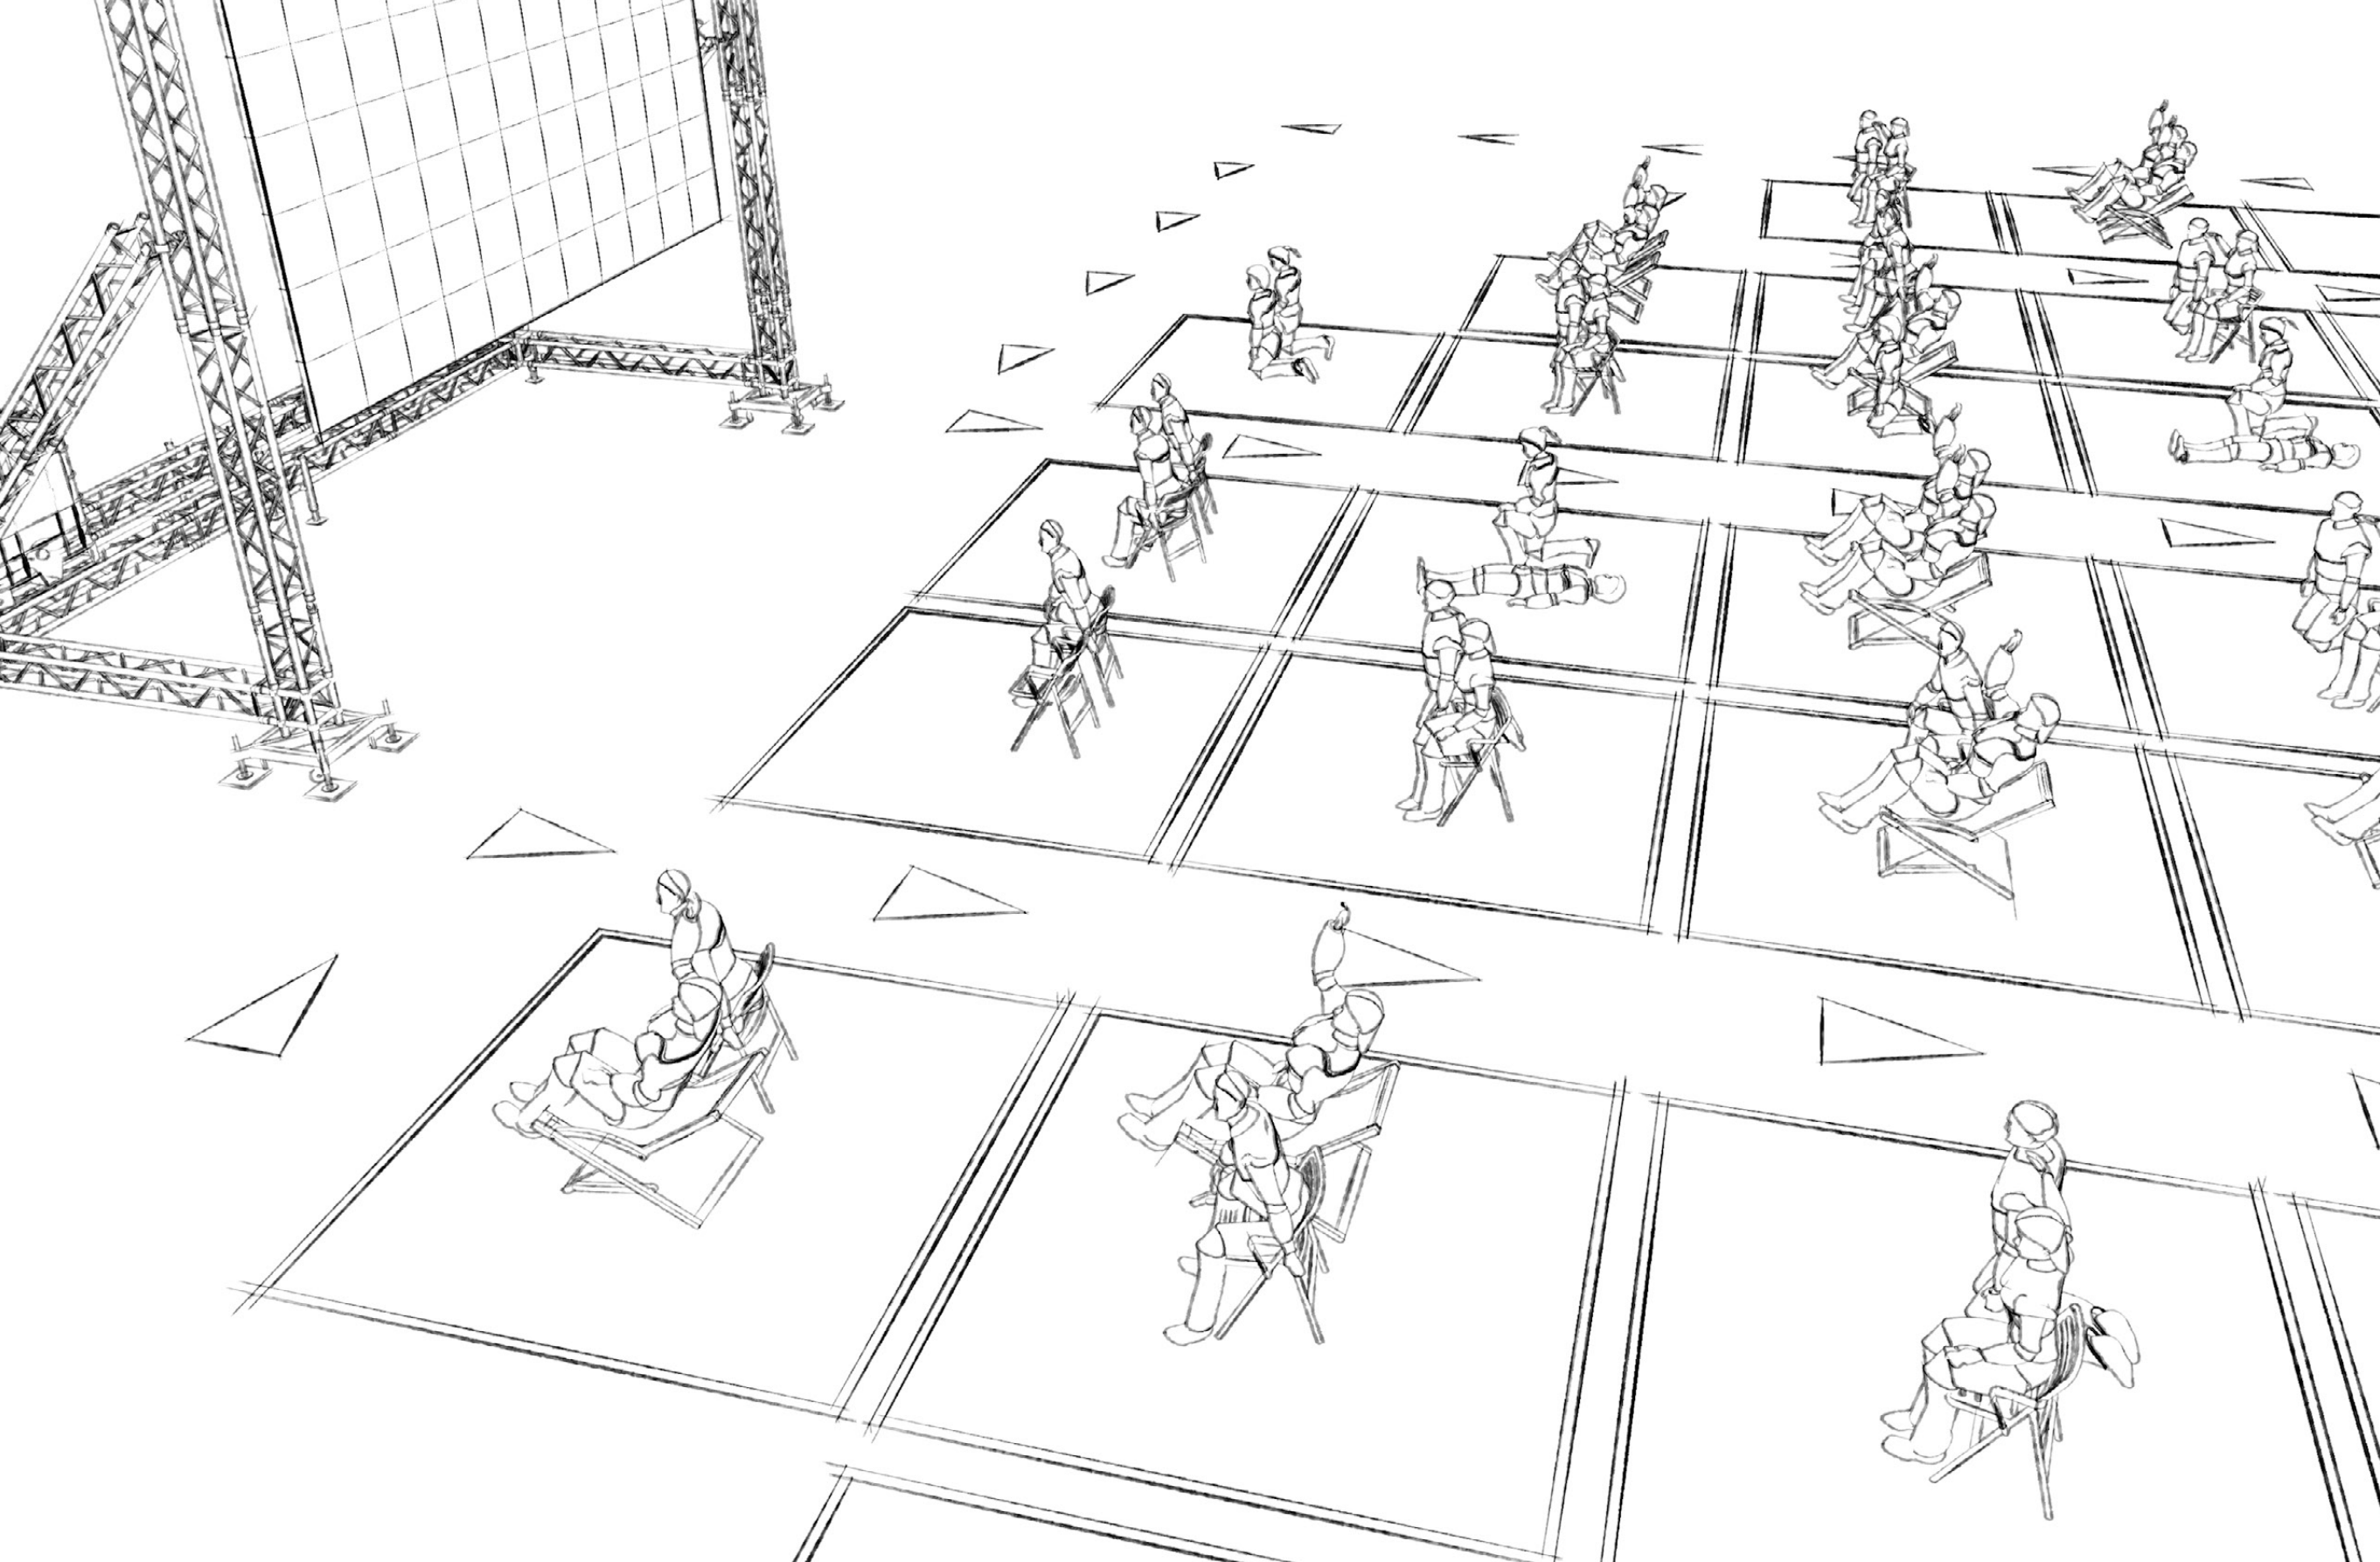

Drive-in Cinema LED Screen

Social Distance Cinema

Vector Lighting Unit 20 RO24, Twizel Close, Stonebridge, Milton Keynes, MK13 0DX
website vectorlighting.co.uk | office +44 1908 506326

What Do We Supply

- Giant all Weather LED screen
- Hi Resolution 3.9mm pixel pitch screen
- 16:9 image at 5.5m wide x 3m high
- 1408x768 pixel size image
- Movie playback system

**VECTOR
LIGHTING**

Vector Lighting Unit 20 RO24, Twizel Close, Stonebridge, Milton Keynes, MK13 0DX
website vectorlighting.co.uk | office +44 1908 506326

What Do We Supply

- Giant all Weather LED screen
- Hi Resolution 3.9mm pixel pitch screen
- 16:9 image at 5.5m wide x 3m high
- 1408x768 pixel size image
- Movie playback system

- High brightness Day and Night running
- Truss support structure
- Sound system
- Sub bass speakers for extra dynamic sound
- Licencing of content if required•

Robin Figg
Vector Lighting
robin@vectorlighting.co.uk