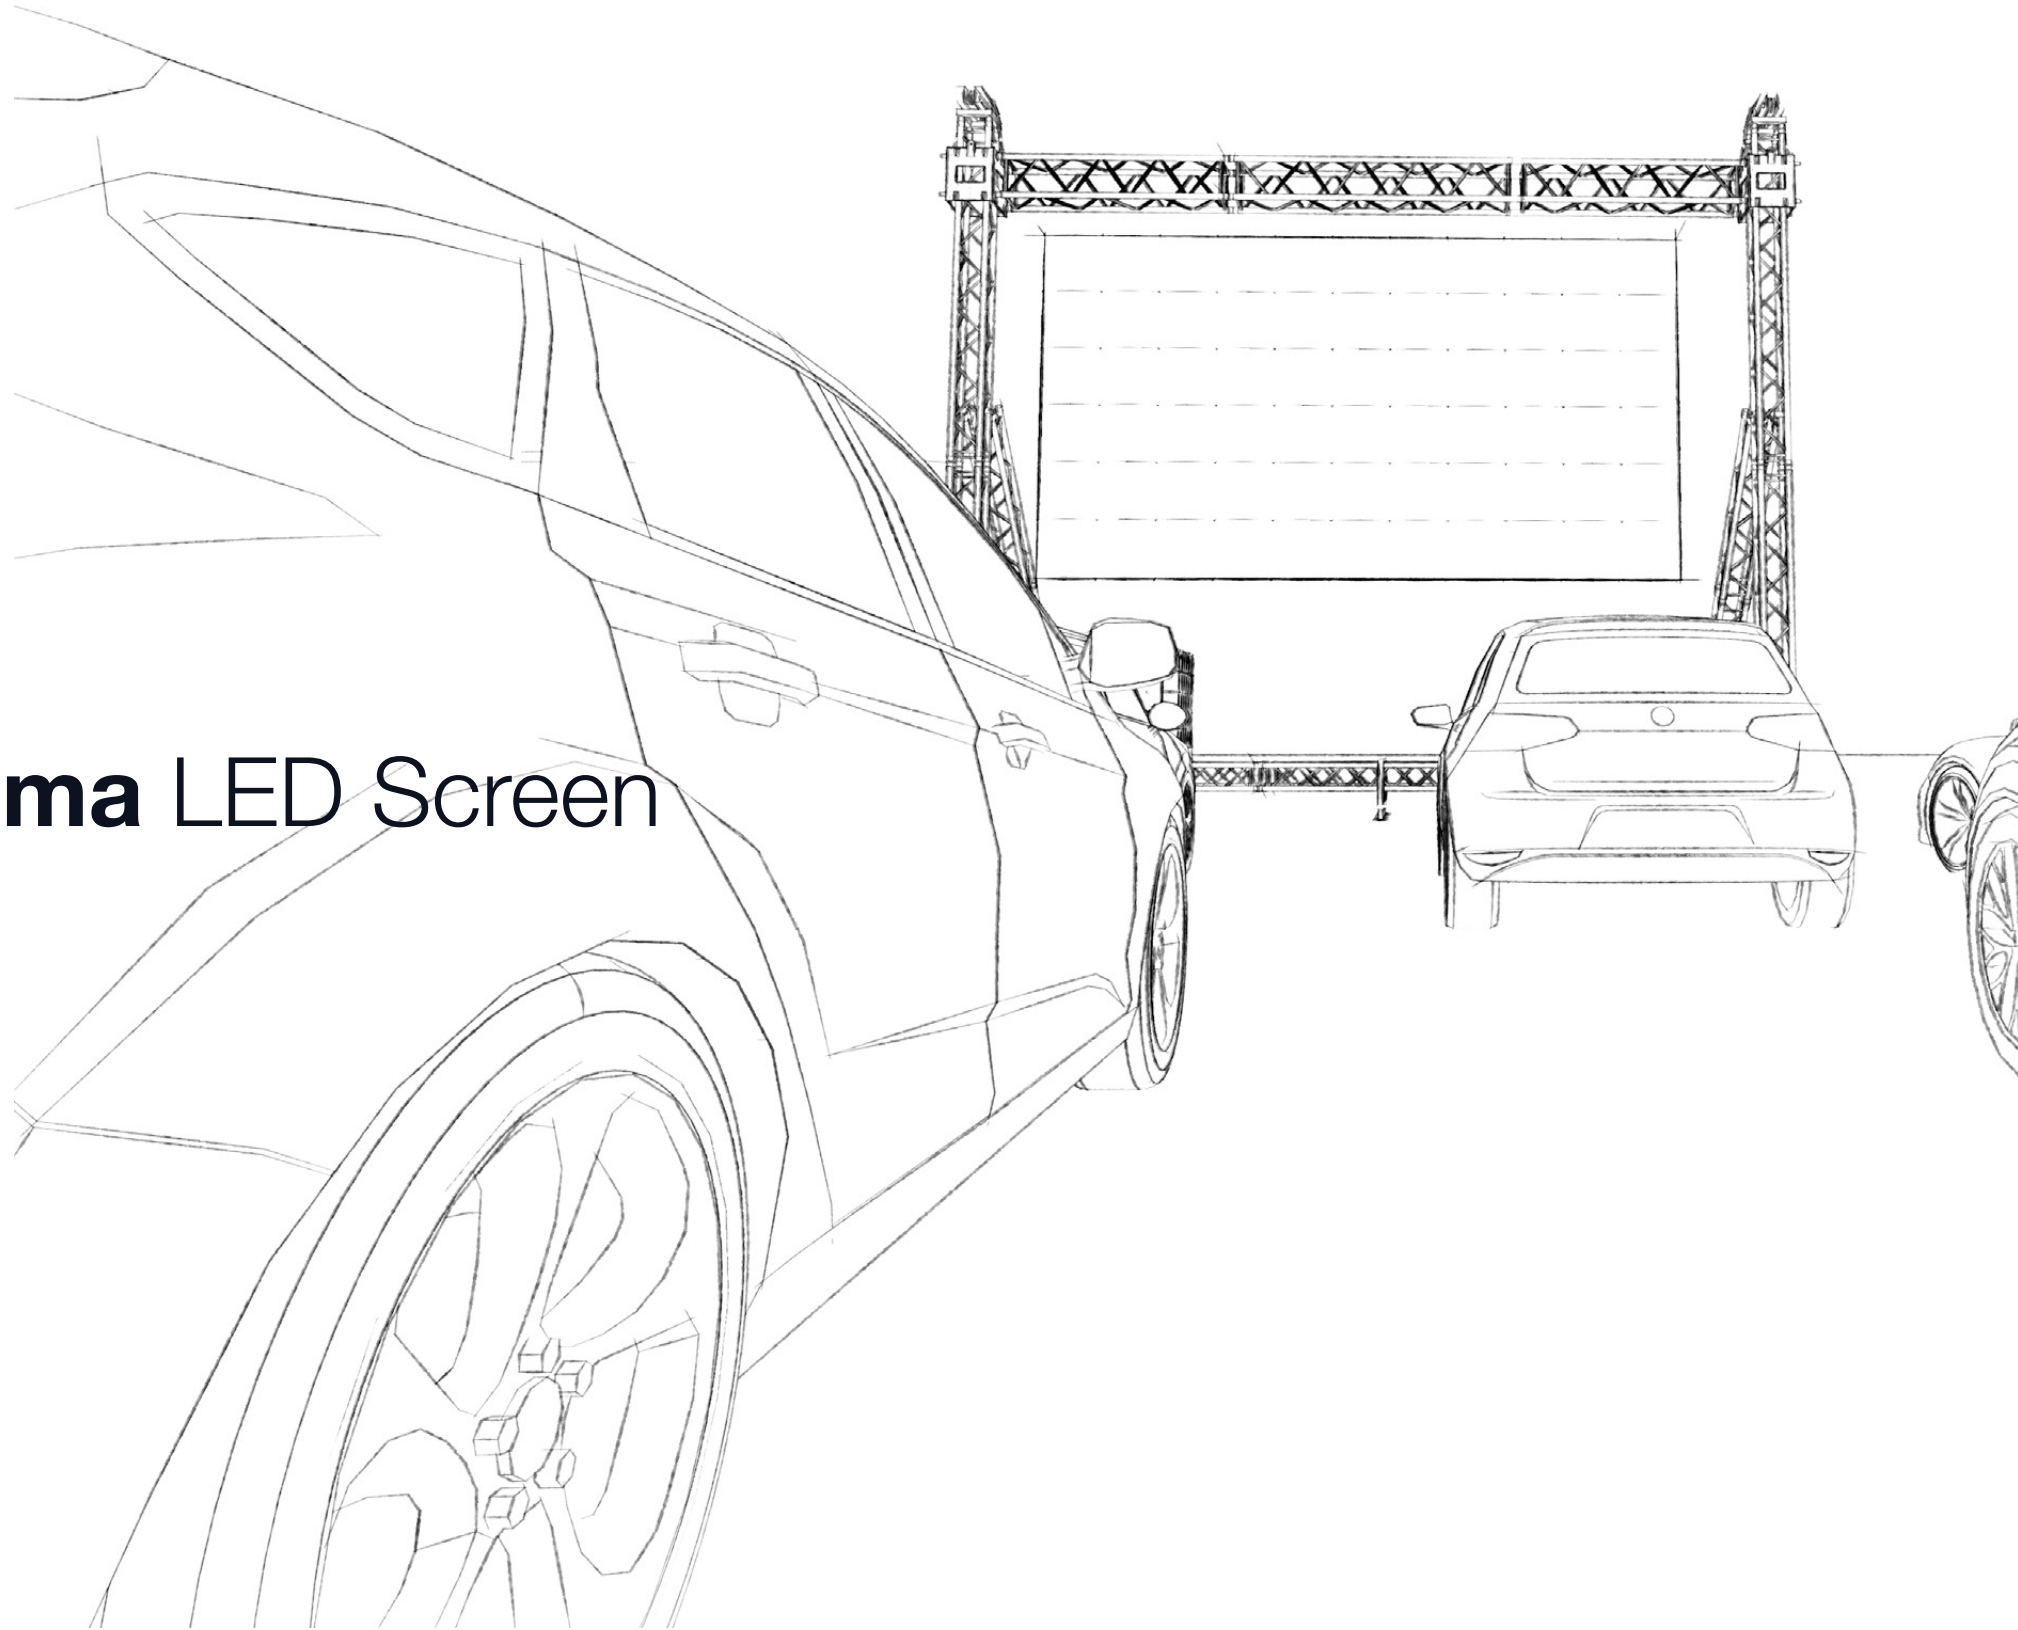

Drive-in Cinema LED Screen

Social Distance Cinema

Vector Lighting Unit 20 RO24, Twizel Close, Stonebridge, Milton Keynes, MK13 0DX
website vectorlighting.co.uk | office +44 1908 506326

What Do We Supply

- Giant all Weather LED screen
- Hi Resolution 3.9mm pixel pitch screen
- 16:9 image at 5.5m wide x 3m high
- 1408x768 pixel size image
- Movie playback system

- High brightness Day and Night running
- Truss support structure
- FM transmitters to cars
- Sub bass speakers for extra dynamic sound
- Licencing of content if required•

Outdoor Seated Cinema

Social Distance Cinema

**VECTOR
LIGHTING**

Vector Lighting Unit 20 RO24, Twizel Close, Stonebridge, Milton Keynes, MK13 0DX
website vectorlighting.co.uk | office +44 1908 506326

What Do We Supply

- Giant all Weather LED screen
- Hi Resolution 3.9mm pixel pitch screen
- 16:9 image at 5.5m wide x 3m high
- 1408x768 pixel size image
- Movie playback system

- High brightness Day and Night running
- Truss support structure
- Sound system
- Sub bass speakers for extra dynamic sound
- Licencing of content if required•

Robin Figg
Vector Lighting
robin@vectorlighting.co.uk